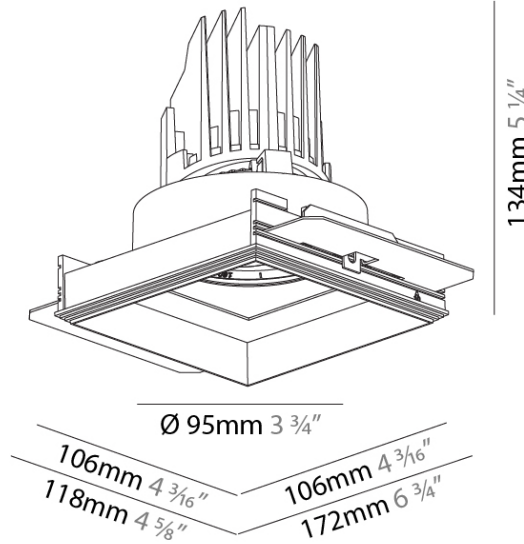

ELECTRICAL

Lamp Type: LED (Zhaga Standard)

Input Wattage (W): 13.2 / 16.5

Total Output Wattage (W): 12.1 / 14.7

Dimming: Tri-Mode (Non-Dimming and Phase Dimming (120Vac only) and 0-10V Dimming)

Driver Included: No

Driver Location: Recessed Housing

Driver Type: Constant Current - Universal

Driver Class: Class 2

Housing: See components

Input Voltage (V): 120 - 277

Constant Current (MA): 350

LED

Number of LEDs: 1

Color Temperature (°K): 2700 / 3000 / 3500 / 4000

Max. Delivered Lumen (lm): 850 / 950 / 1019 / 1040

Nominal Lumen (lm): 960 / 1070 / 1156 / 1180

CRI: >90 CRI

Efficiency (%): 88.5

Lamp Life (hrs): 50000

Upon Request: RGB-W Tunable White Special Color Temperature Special LED

OPTICAL

Reflector: 10

Adjustability: Rotational 355°; Tilt 30°

Upon Request: Special Beam Angles

Available for international specifications by adding "INT" at the end of the existing Model #. For assistance on 'custom' specifications, contact zteam@zaneen.com. In a constant effort to supply the best product, we reserve the right to change specifications or materials without notice. The most recent specification sheets are found at zaneen.com

IP rating: IP20